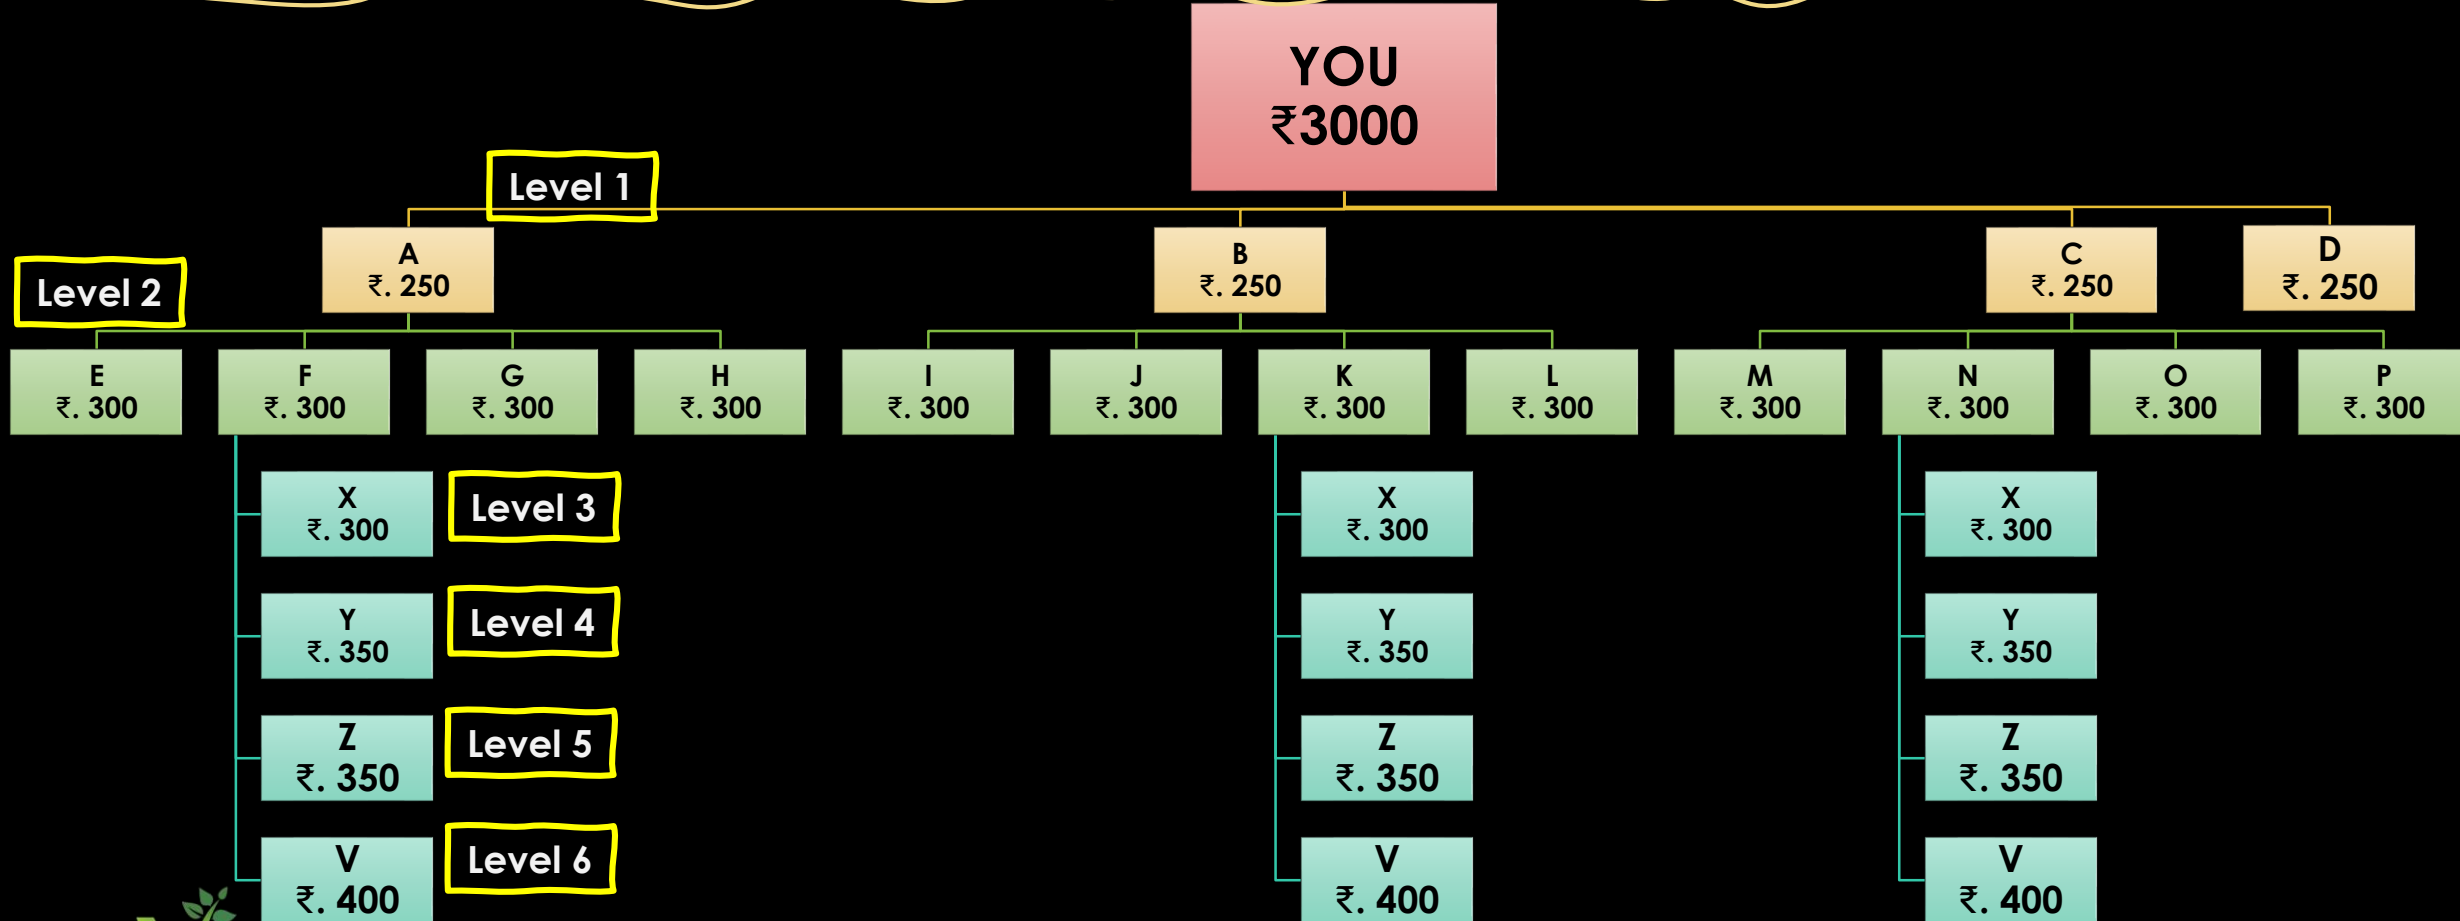

# PREMIUM SPONSOR PACK - ₹6000

EXAMPLE : 4 DIRECTS

YOU  
₹6,000

	Associates	Profit share	Total
Level 1	4	400	1600
Level 2	16	350	5600
Level 3	64	300	19,200
Level 4	256	300	76,800
Level 5	1024	400	4,09,600
Level 6	4096	450	18,43,200

**TOTAL EARNING IN 6 LEVELS = ₹ 23,56,000**

# MEGA AUTO POOL PACK - ₹3000

*HERE ASSOCIATES ARE PLACED FROM LEFT TO RIGHT, TOP TO BOTTOM ON FIRST CUM FIRST SERVE IN THE COMPANY IN A MATRIX OF 4.*

*THIS AUTO POOL IS ONLY FOR FIRST 500 ASSOCIATES.*