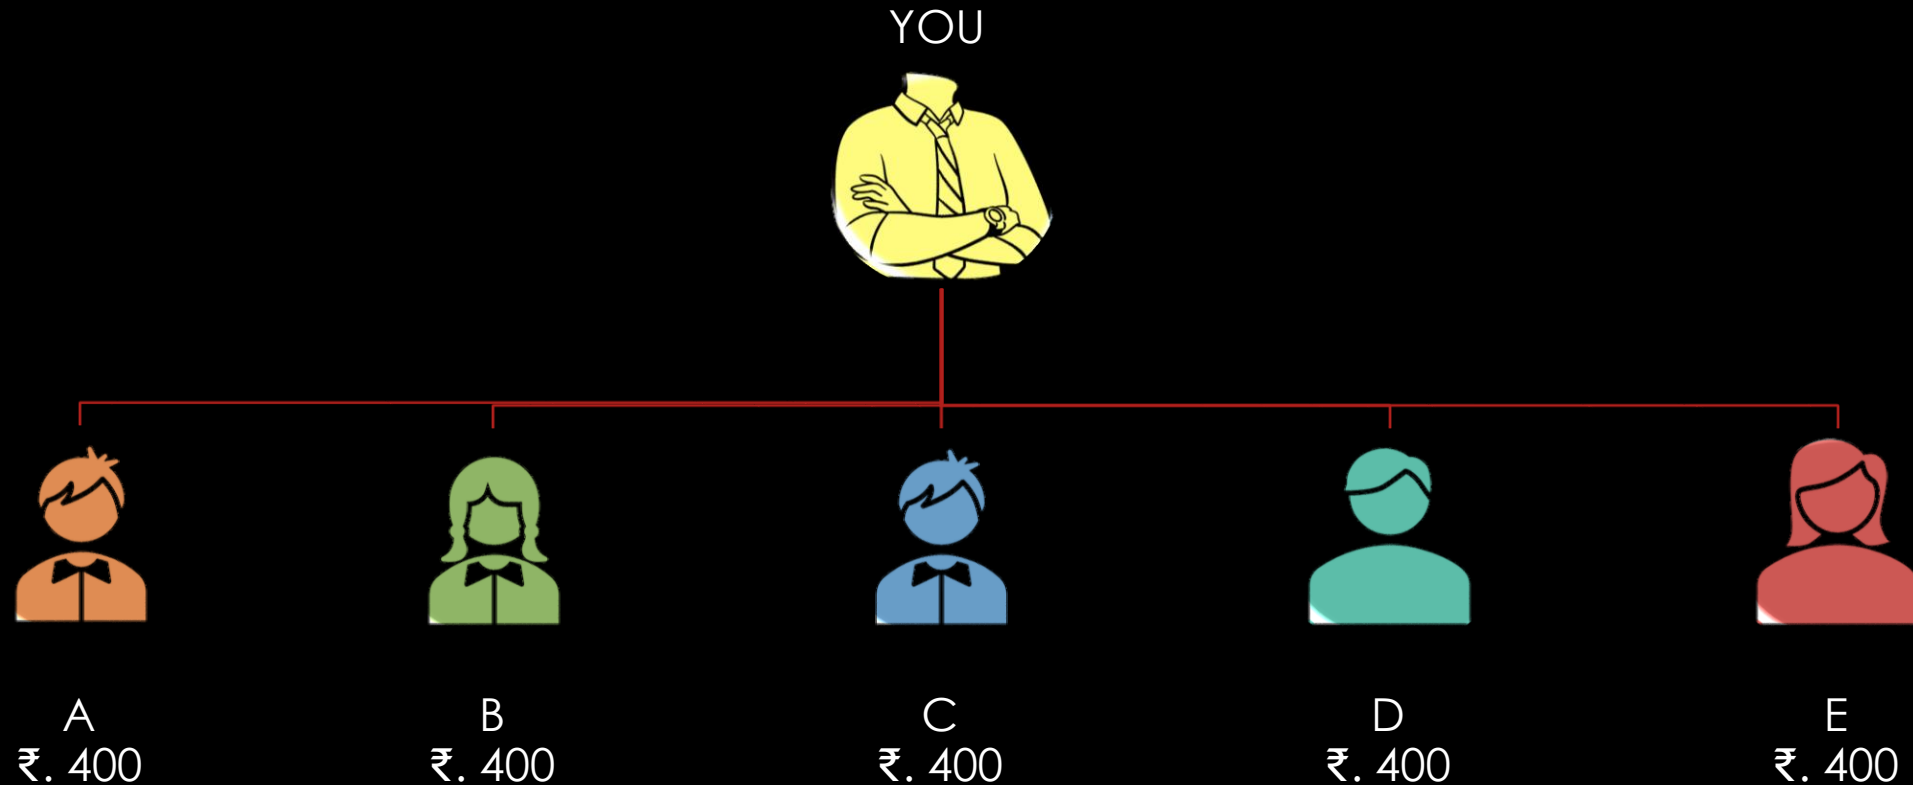

PREMIUM SPONSOR PACK - ₹6000

THESE ARE YOUR DIRECT SPONSOR ASSOCIATES

YOU CAN SPONSOR ANY NUMBER OF DIRECTS

PREMIUM SPONSOR PACK - ₹6000

EXAMPLE : 4 DIRECTS

YOU
₹6,000

	Associates	Profit share	Total
Level 1	4	400	1600
Level 2	16	350	5600
Level 3	64	300	19,200
Level 4	256	300	76,800
Level 5	1024	400	4,09,600
Level 6	4096	450	18,43,200

TOTAL EARNING IN 6 LEVELS = ₹ 23,56,000