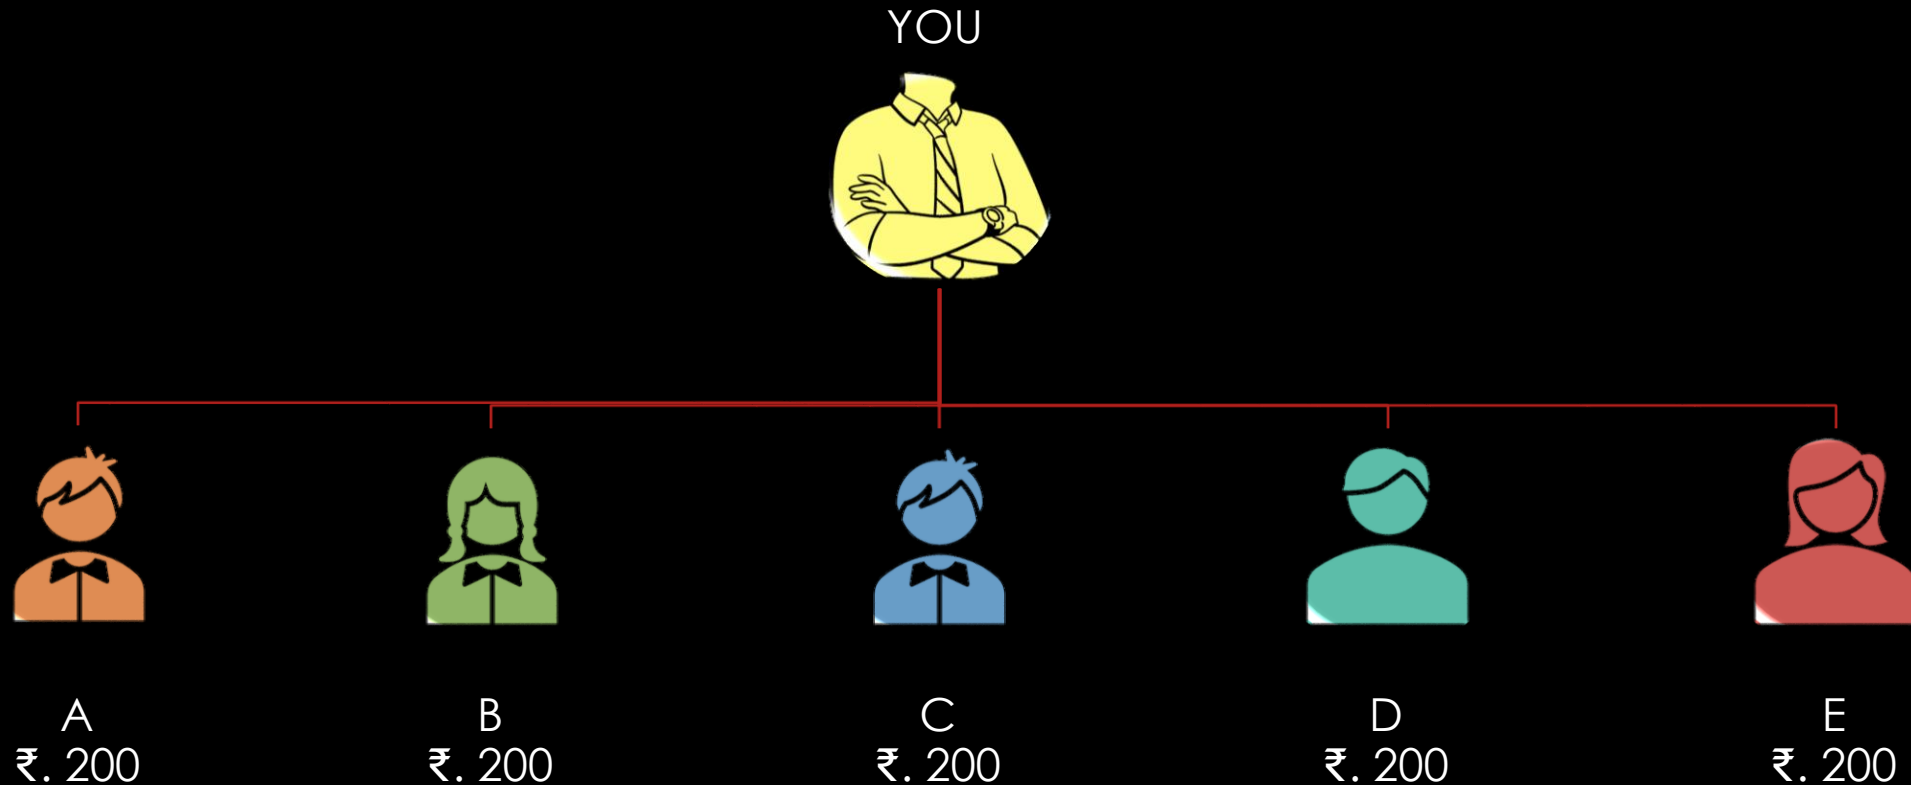

STARTER SPONSOR PACK – ₹1,000

THESE ARE YOUR DIRECT SPONSOR ASSOCIATES

YOU CAN SPONSOR ANY NUMBER OF DIRECTS

STARTER SPONSOR PACK - ₹1000

EXAMPLE MATRIX OF 4

YOU
₹ 1,000

	Associates	Profit share	Total
Level 1	4	200	800
Level 2	16	100	1,600
Level 3	64	50	3,200
Level 4	256	50	12,800
Level 5	1024	100	1,02,400
Level 6	4096	200	8,19,200

TOTAL EARNING IN 6 LEVELS = ₹. 9,40,000