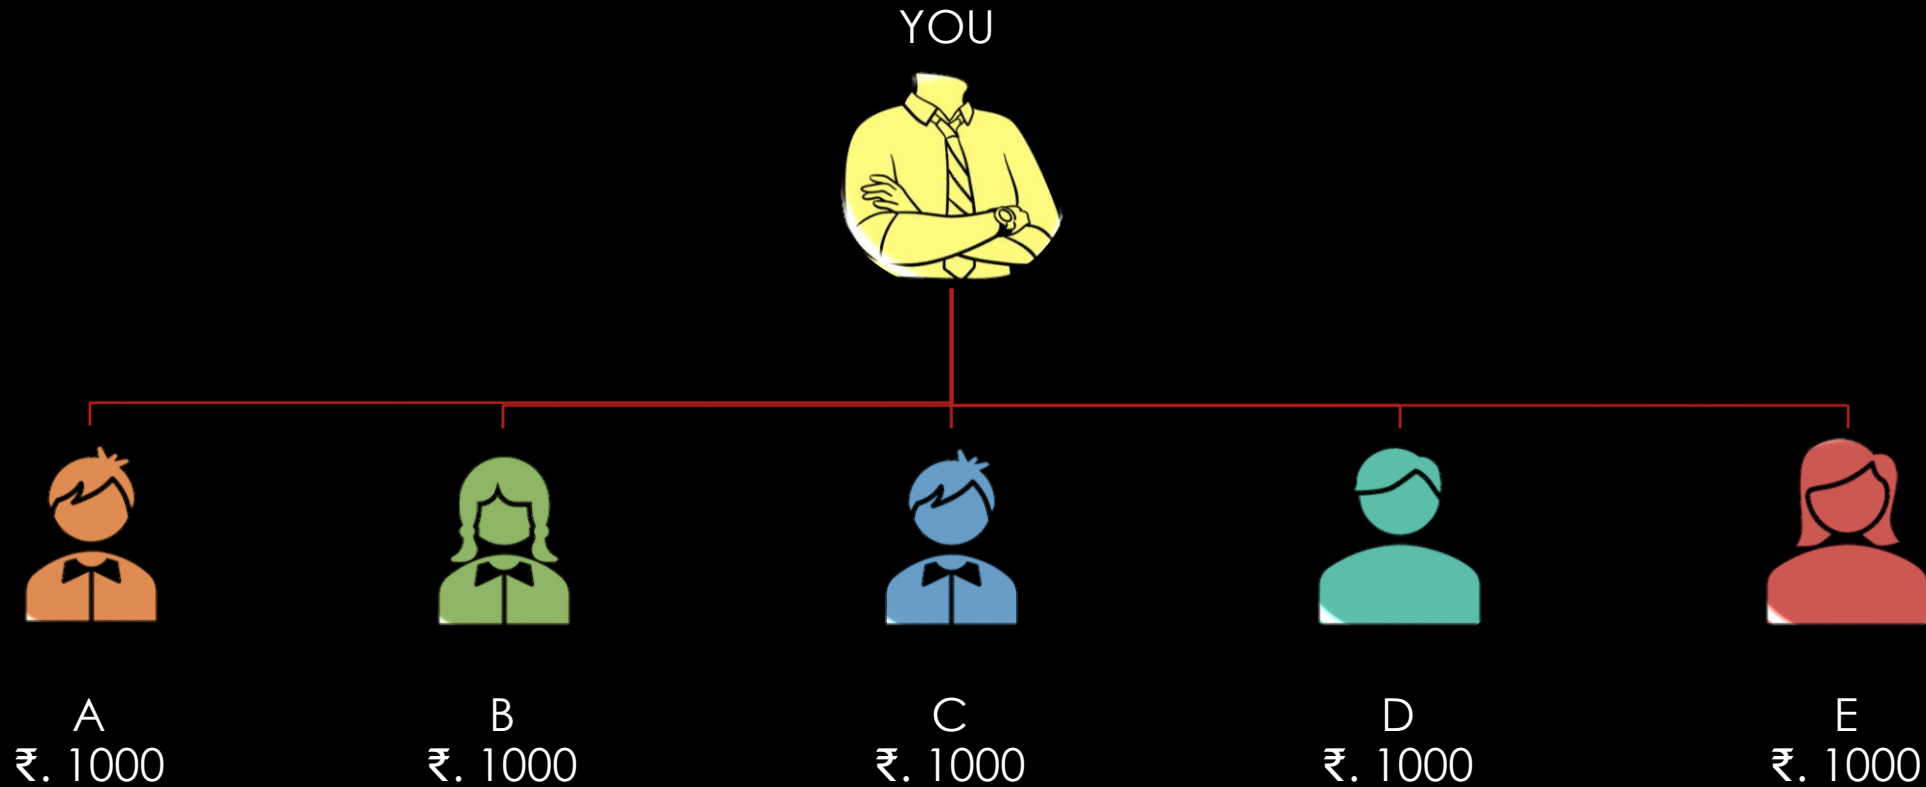

ELITE SPONSOR PACK – ₹12,000

THESE ARE YOUR DIRECT SPONSOR ASSOCIATES

YOU CAN SPONSOR ANY NUMBER OF DIRECTS

ELITE SPONSOR PACK - ₹12000

EXAMPLE : 4 DIRECTS

YOU
₹ 12,000

	Associates	Profit share	Total
Level 1	4	1000	4000
Level 2	16	750	12000
Level 3	64	500	32000
Level 4	256	550	1,40,800
Level 5	1024	800	8,19,200
Level 6	4096	1000	40,96,000